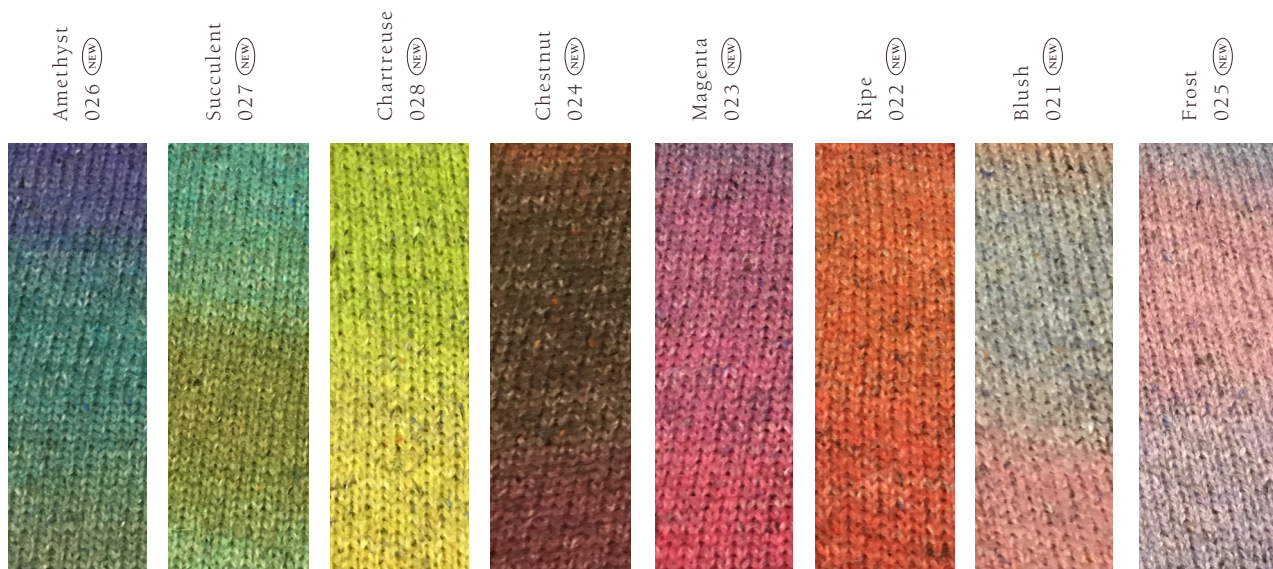

Felted Tweed

Colours by Kaffe Fassett

Felted Tweed Colour

by Kaffe Fassett

9802243 › 50% Wool 25% Alpaca 25% Viscose › 10 x 50g balls per pack › approx 175m (191yds) per 50g ball

✂ 3¾ -4 mm | 9-8 UK | 5-6 US › 🧺 22-24 sts | 30-32 rows › 🧶🚫🧺🧺🧺🧺